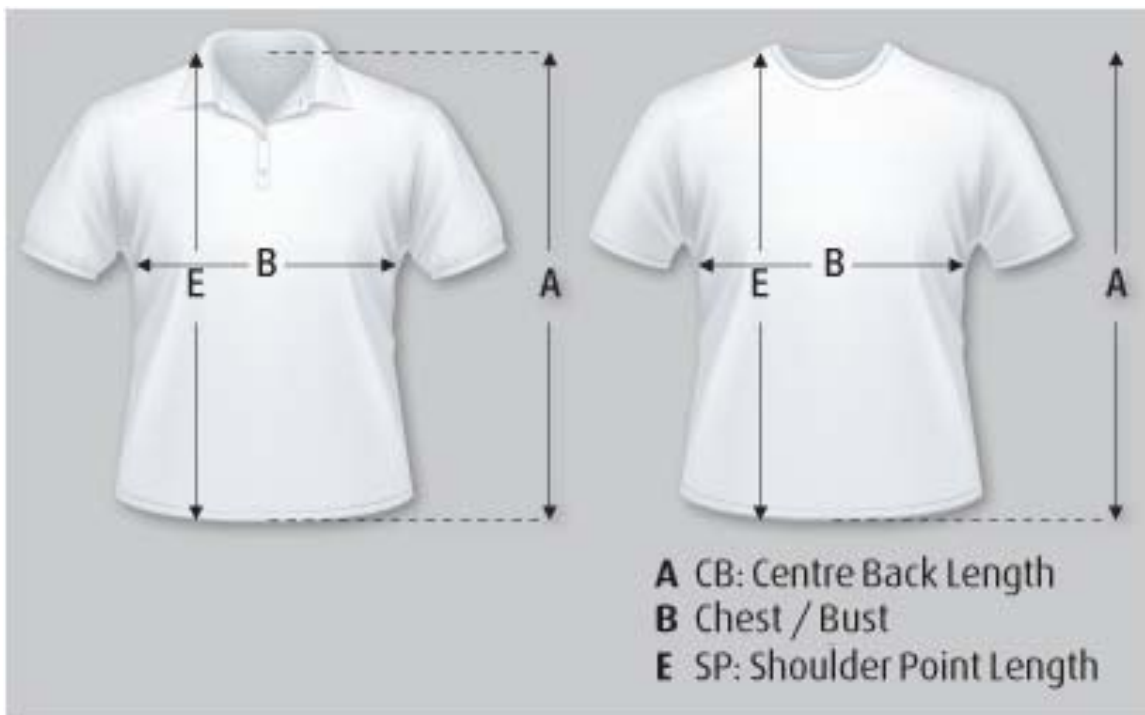

Sizing Specifications (all measurements in centimetres)

Polo Shirt – Ladies (7LPI)

Sizing									
LADIES	8	10	12	14	16	18	20	22	24
<u>BUST</u>	43.5	46	48.5	51	53.5	56	58.5	61	63.5
<u>SP LENGTH</u>	62	64	66	68	70	72	73	74	75

Polo Shirt – Mens (7PIP)

Sizing								
ADULTS	S	M	L	XL	2XL	3XL	4XL	5XL
<u>CHEST</u>	53.5	56	58.5	61	63.5	66.5	70	73.5
<u>SP LENGTH</u>	70	72.5	75	77.5	80	81	82	83

Polar Fleece Jacket – Ladies (3FJ1)

Sizing									
LADIES	8	10	12	14	16	18	20	22	24
<u>BUST</u>	49	51.5	54	56.5	59	61.5	64	66.5	69
<u>SP LENGTH</u>	61.5	63.5	65.5	67.5	69.5	71.5	73.5	75.5	77.5